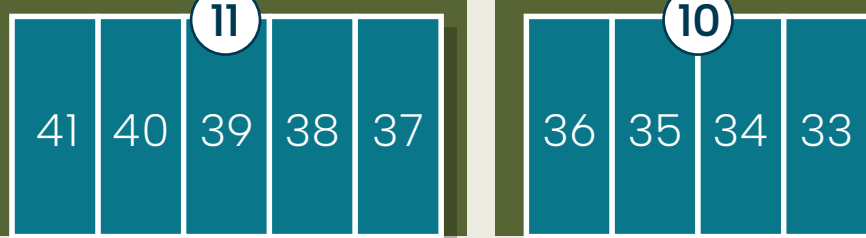

S GARDNER AVE

WEST TERRACES

-  THE SAVONA
-  THE CHAMBERLAIN
-  BUILDING NUMBER
-  SOLD
-  WRAPAROUND BALCONY

CHAMBERLAIN AVE

STEWART VIEW LANE

OLD DOMINION DRIVE

S TURNER AVE

COMMON OPEN SPACE

SAVONA DRIVE

LOCKWOOD CREEK DRIVE

ROZZELLES FERRY ROAD