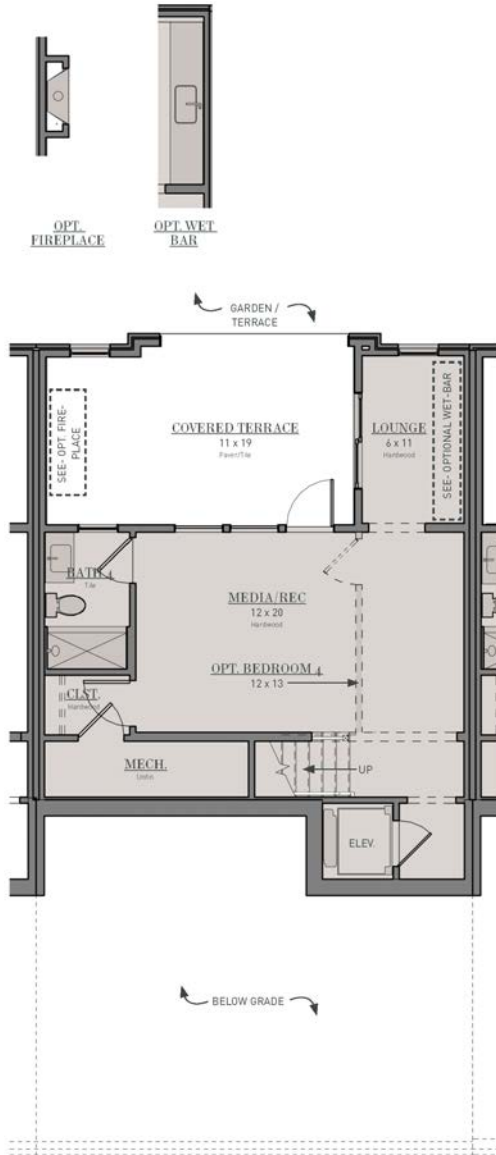

THE BRIAR

3 Bedrooms + 4.5 Bathrooms
 Optional 4th Bedroom
 3,419 square feet

GROUND FLOOR

MAIN LEVEL

THE BRIAR

3 Bedrooms + 4.5 Bathrooms
Optional 4th Bedroom
3,419 square feet

THIRD FLOOR

FOURTH FLOOR

Figures reflecting size, square footage, and other dimensions are estimates; actual construction may vary. Size/square footage and price of your home may vary based on options selected. Floor plans may vary according to elevation. Prices, plans, dimensions, features, specifications, materials, and availability of homes or communities are subject to change without notice or obligation. Please contact us to verify current information. They may differ from completed improvements and may change without notice.