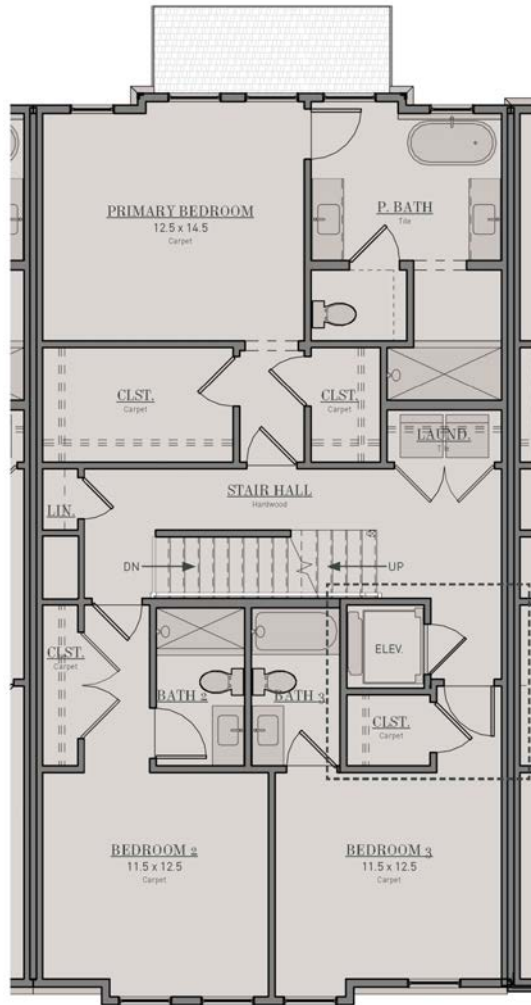

THE BRIAR

3 Bedrooms + 4.5 Bathrooms
 Optional 4th Bedroom
 3,419 square feet

GROUND FLOOR

MAIN LEVEL

THE BRIAR

3 Bedrooms + 4.5 Bathrooms
Optional 4th Bedroom
3,419 square feet

THIRD FLOOR

FOURTH FLOOR

Figures reflecting size, square footage, and other dimensions are estimates; actual construction may vary. Size/square footage and price of your home may vary based on options selected. Floor plans may vary according to elevation. Prices, plans, dimensions, features, specifications, materials, and availability of homes or communities are subject to change without notice or obligation. Please contact us to verify current information. They may differ from completed improvements and may change without notice.