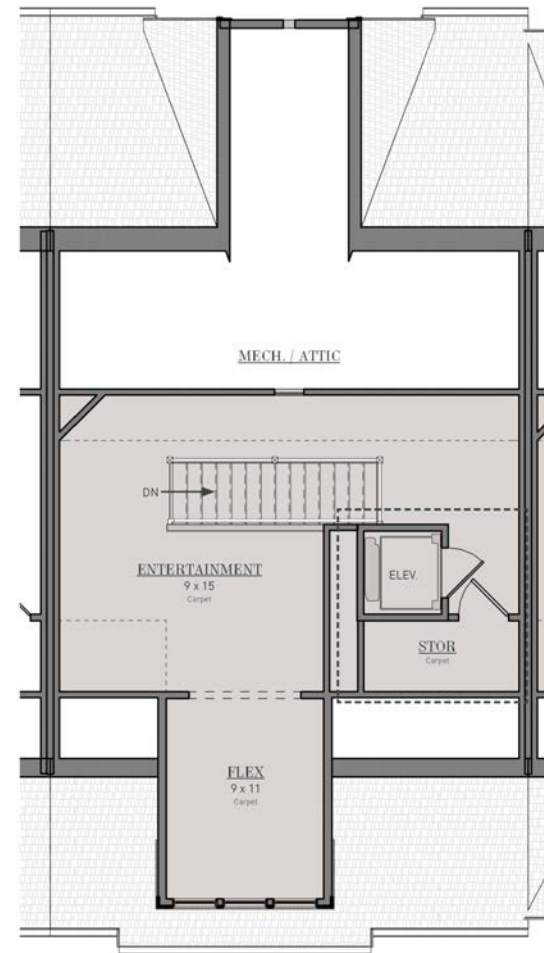

THE BRIAR

3 Bedrooms + 4.5 Bathrooms
 Optional 4th Bedroom
 3,419 square feet

GROUND FLOOR

MAIN LEVEL

THE BRIAR

3 Bedrooms + 4.5 Bathrooms
Optional 4th Bedroom
3,419 square feet

THIRD FLOOR

FOURTH FLOOR

Figures reflecting size, square footage, and other dimensions are estimates; actual construction may vary. Size/square footage and price of your home may vary based on options selected. Floor plans may vary according to elevation. Prices, plans, dimensions, features, specifications, materials, and availability of homes or communities are subject to change without notice or obligation. Please contact us to verify current information. They may differ from completed improvements and may change without notice.