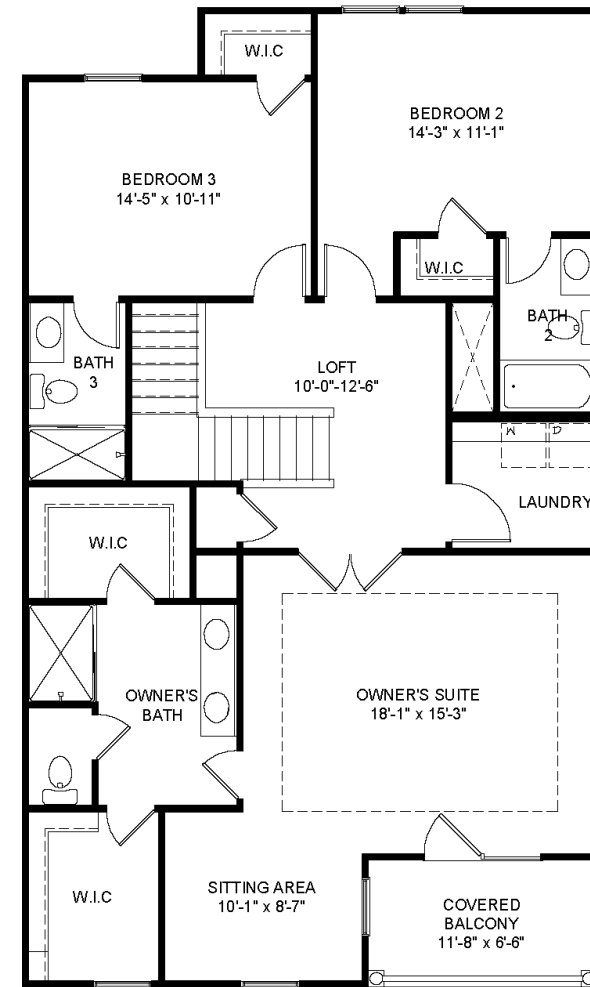

DAVIDSON WALK

The Catawba

3 bedrooms/3.5 bathrooms/2,302-2,411 square feet

FIRST FLOOR

SECOND FLOOR

Figures reflecting size, square footage, and other dimensions are estimates: actual construction may vary. Size/square footage and price of your home may vary based on options selected. Floor plans may vary according to elevation. Prices, plans, dimensions, features, specifications, materials, and availability of homes or communities are subject to change without notice or obligation. Please contact us to verify current information. They may differ from completed improvements and may change without notice.