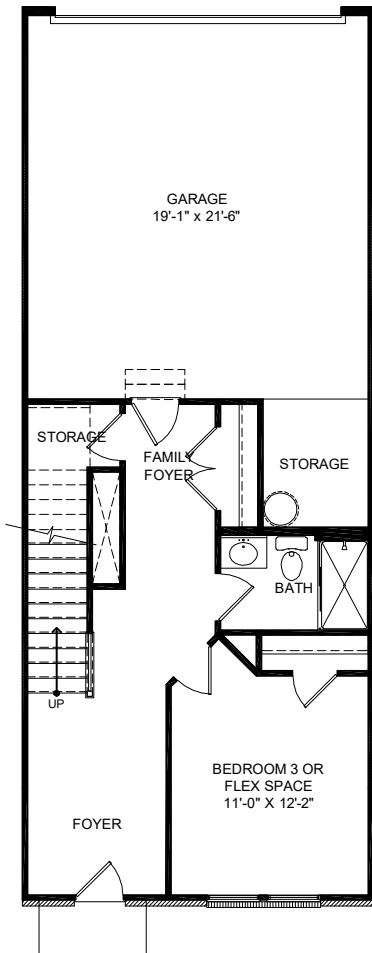

DAVIDSON WALK

The Norman

3 bedrooms / 3.5 bathrooms / 2,269-2,336 SQ FT

FIRST FLOOR

SECOND FLOOR

THIRD FLOOR

Figures reflecting size, square footage, and other dimensions are estimates: actual construction may vary. Size/square footage and price of your home may vary based on options selected. Floor plans may vary according to elevation. Prices, plans, dimensions, features, specifications, materials, and availability of homes or communities are subject to change without notice or obligation. Please contact us to verify current information. They may differ from completed improvements and may change without notice.