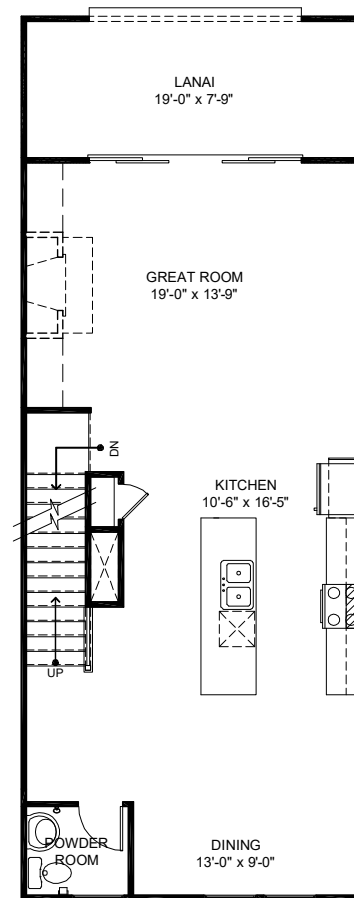

DAVIDSON WALK

The Norman

3 bedrooms / 3.5 bathrooms / 2,269-2,336 SQ FT

FIRST FLOOR

SECOND FLOOR

THIRD FLOOR

Figures reflecting size, square footage, and other dimensions are estimates: actual construction may vary. Size/square footage and price of your home may vary based on options selected. Floor plans may vary according to elevation. Prices, plans, dimensions, features, specifications, materials, and availability of homes or communities are subject to change without notice or obligation. Please contact us to verify current information. They may differ from completed improvements and may change without notice.