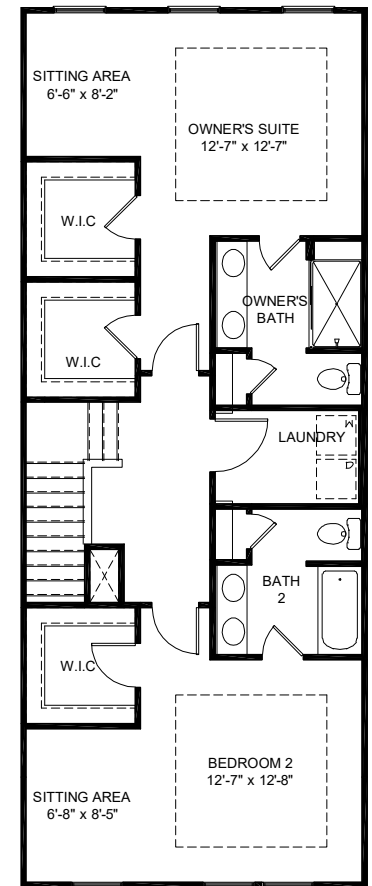

DAVIDSON WALK

The Norman

3 bedrooms / 3.5 bathrooms / 2,269-2,336 SQ FT

FIRST FLOOR

SECOND FLOOR

THIRD FLOOR

Figures reflecting size, square footage, and other dimensions are estimates: actual construction may vary. Size/square footage and price of your home may vary based on options selected. Floor plans may vary according to elevation. Prices, plans, dimensions, features, specifications, materials, and availability of homes or communities are subject to change without notice or obligation. Please contact us to verify current information. They may differ from completed improvements and may change without notice.