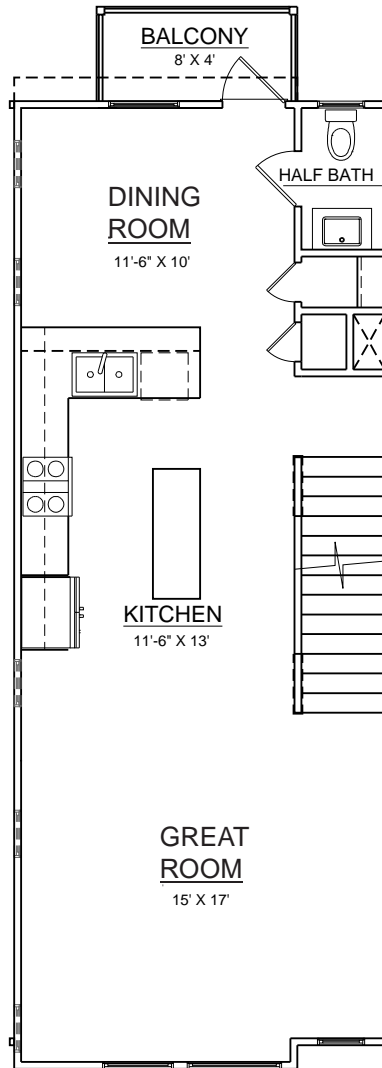

THE FREELAND - LOT 32 ONLY

2 BEDROOMS / 2 1/2 BATHROOMS
1,448 SQ. FT.

*side windows only on end units
*garage location may vary by unit

FIRST FLOOR

SECOND FLOOR

THIRD FLOOR

*Garage entrance varies by building.