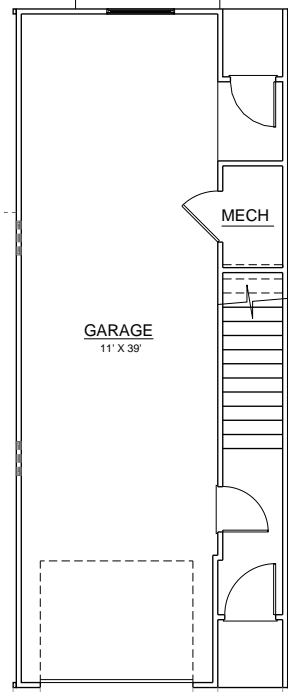

THE FREELAND - LOT 32 ONLY

2 BEDROOMS / 2 1/2 BATHROOMS
1,448 SQ. FT.

*side windows only on end units
*garage location may vary by unit

FIRST FLOOR

SECOND FLOOR

THIRD FLOOR

*Garage entrance varies by building.

Figures reflecting size, square footage, and other dimensions are estimates: actual construction may vary. Size/square footage and price of your home may vary based on options selected. Floor plans may vary according to elevation. Prices, plans, dimensions, features, specifications, materials, and availability of homes or communities are subject to change without notice or obligation. Please contact us to verify current information. They may differ from completed improvements and may change without notice.