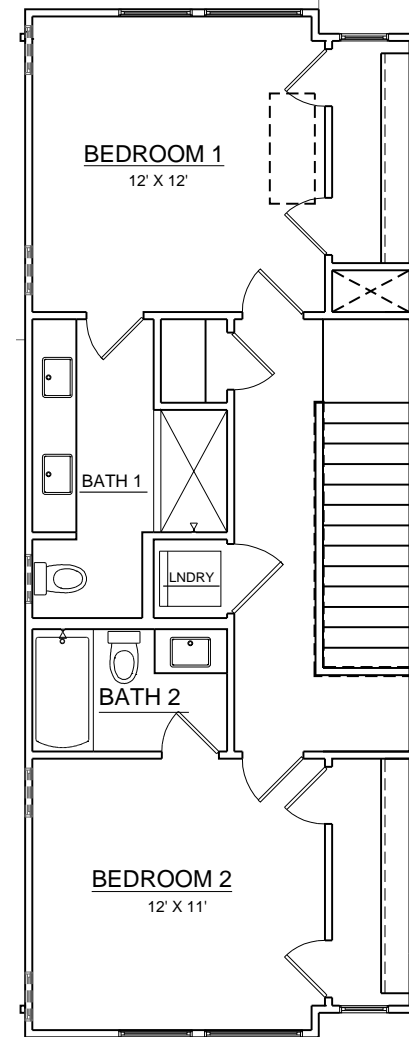

THE FREELAND - LOT 32 ONLY

2 BEDROOMS / 2 1/2 BATHROOMS
1,448 SQ. FT.

*side windows only on end units
*garage location may vary by unit

FIRST FLOOR

SECOND FLOOR

THIRD FLOOR

*Garage entrance varies by building.

Figures reflecting size, square footage, and other dimensions are estimates: actual construction may vary. Size/square footage and price of your home may vary based on options selected. Floor plans may vary according to elevation. Prices, plans, dimensions, features, specifications, materials, and availability of homes or communities are subject to change without notice or obligation. Please contact us to verify current information. They may differ from completed improvements and may change without notice.