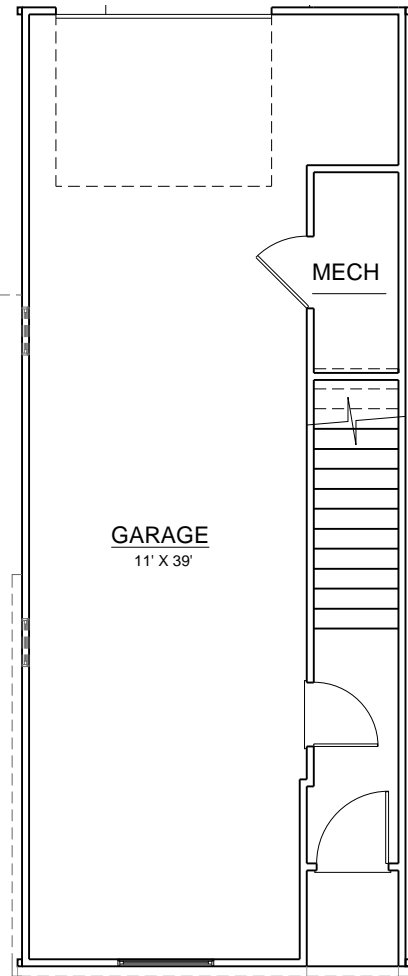

THE FREELAND - LOT 32 ONLY

2 BEDROOMS / 2 1/2 BATHROOMS
1,448 SQ. FT.

*side windows only on end units
*garage location may vary by unit

FIRST FLOOR

SECOND FLOOR

THIRD FLOOR

*Garage entrance varies by building.

Figures reflecting size, square footage, and other dimensions are estimates: actual construction may vary. Size/square footage and price of your home may vary based on options selected. Floor plans may vary according to elevation. Prices, plans, dimensions, features, specifications, materials, and availability of homes or communities are subject to change without notice or obligation. Please contact us to verify current information. They may differ from completed improvements and may change without notice.