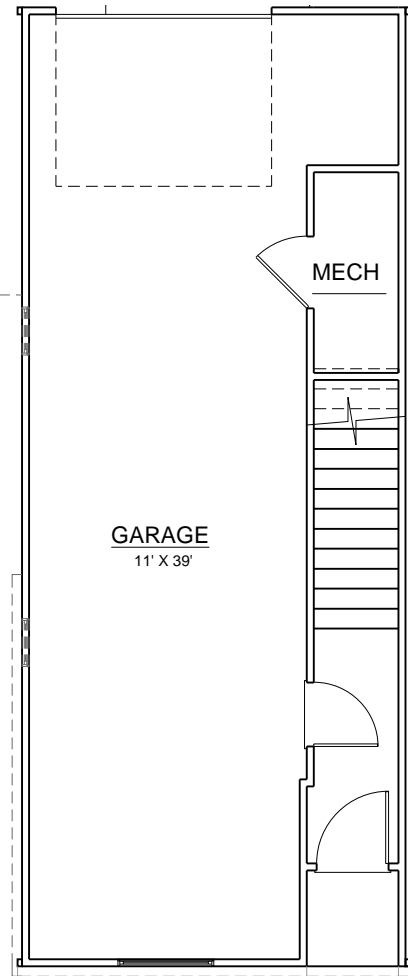

# THE FREELAND - LOT 32 ONLY

2 BEDROOMS / 2 1/2 BATHROOMS  
1,448 SQ. FT.

\*side windows only on end units  
\*garage location may vary by unit

**GROUND FLOOR**

\*Garage entrance varies by building.

**MAIN FLOOR**

**SECOND FLOOR**

Figures reflecting size, square footage, and other dimensions are estimates: actual construction may vary. Size/square footage and price of your home may vary based on options selected. Floor plans may vary according to elevation. Prices, plans, dimensions, features, specifications, materials, and availability of homes or communities are subject to change without notice or obligation. Please contact us to verify current information. They may differ from completed improvements and may change without notice.