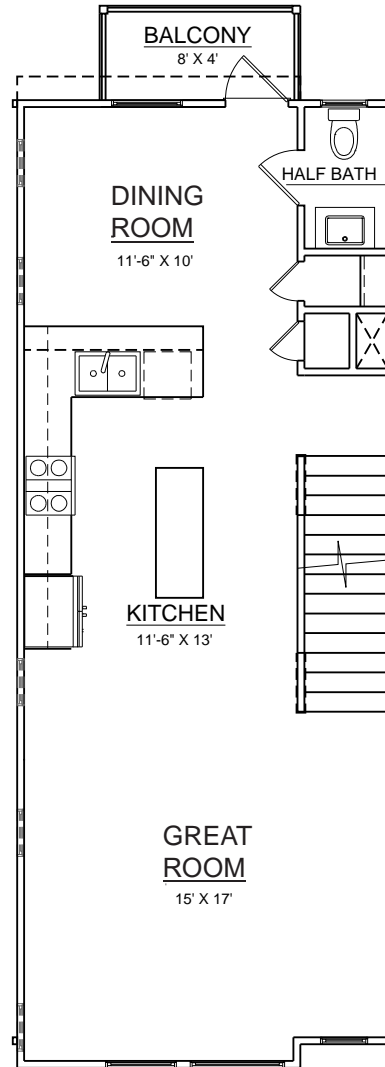

# THE FREELAND - LOT 32 ONLY

2 BEDROOMS / 2 1/2 BATHROOMS  
1,448 SQ. FT.

\*side windows only on end units  
\*garage location may vary by unit

**GROUND FLOOR**

\*Garage entrance varies by building.

**MAIN FLOOR**

**SECOND FLOOR**

Figures reflecting size, square footage, and other dimensions are estimates: actual construction may vary. Size/square footage and price of your home may vary based on options selected. Floor plans may vary according to elevation. Prices, plans, dimensions, features, specifications, materials, and availability of homes or communities are subject to change without notice or obligation. Please contact us to verify current information. They may differ from completed improvements and may change without notice.