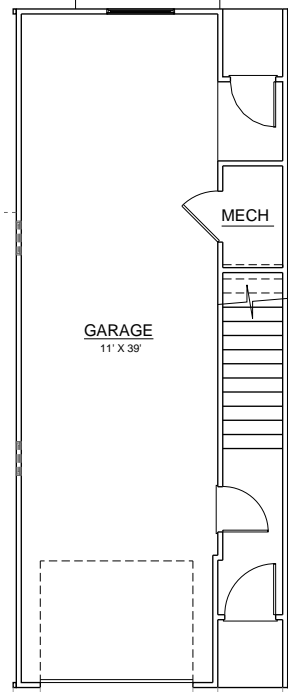

# THE FREELAND - LOT 32 ONLY

2 BEDROOMS / 2 1/2 BATHROOMS  
1,448 SQ. FT.

\*side windows only on end units  
\*garage location may vary by unit

**GROUND FLOOR**

\*Garage entrance varies by building.

**MAIN FLOOR**

**SECOND FLOOR**

Figures reflecting size, square footage, and other dimensions are estimates: actual construction may vary. Size/square footage and price of your home may vary based on options selected. Floor plans may vary according to elevation. Prices, plans, dimensions, features, specifications, materials, and availability of homes or communities are subject to change without notice or obligation. Please contact us to verify current information. They may differ from completed improvements and may change without notice.