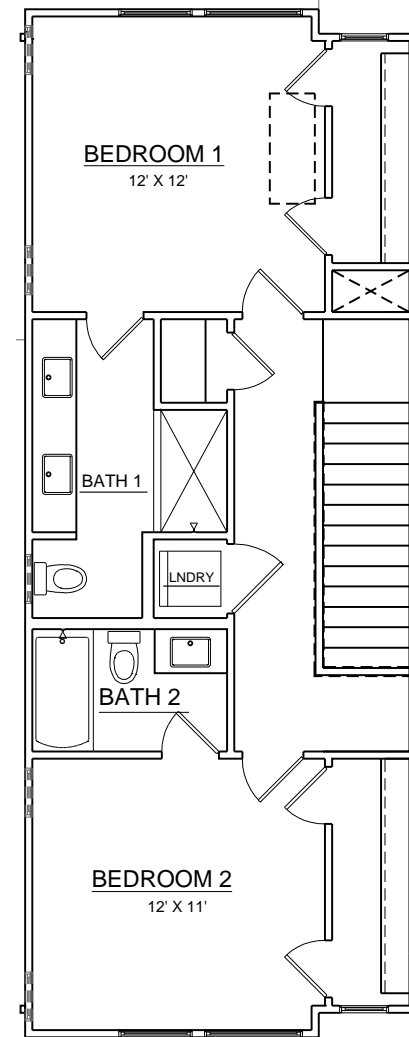

# THE FREELAND - LOT 32 ONLY

2 BEDROOMS / 2 1/2 BATHROOMS  
1,448 SQ. FT.

\*side windows only on end units  
\*garage location may vary by unit

**GROUND FLOOR**

\*Garage entrance varies by building.

**MAIN FLOOR**

**SECOND FLOOR**

Figures reflecting size, square footage, and other dimensions are estimates: actual construction may vary. Size/square footage and price of your home may vary based on options selected. Floor plans may vary according to elevation. Prices, plans, dimensions, features, specifications, materials, and availability of homes or communities are subject to change without notice or obligation. Please contact us to verify current information. They may differ from completed improvements and may change without notice.