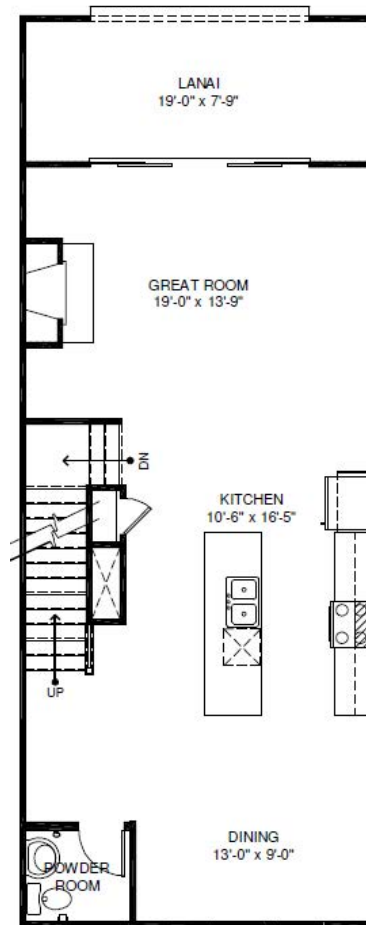

DAVIDSON WALK

The Norman

3 bedrooms / 3.5 bathrooms / 2,269-2,336 SQ FT

FIRST FLOOR

SECOND FLOOR

THIRD FLOOR

Figures reflecting size, square footage, and other dimensions are estimates: actual construction may vary. Size/square footage and price of your home may vary based on options selected. Floor plans may vary according to elevation. Prices, plans, dimensions, features, specifications, materials, and availability of homes or communities are subject to change without notice or obligation. Please contact us to verify current information. They may differ from completed improvements and may change without notice.