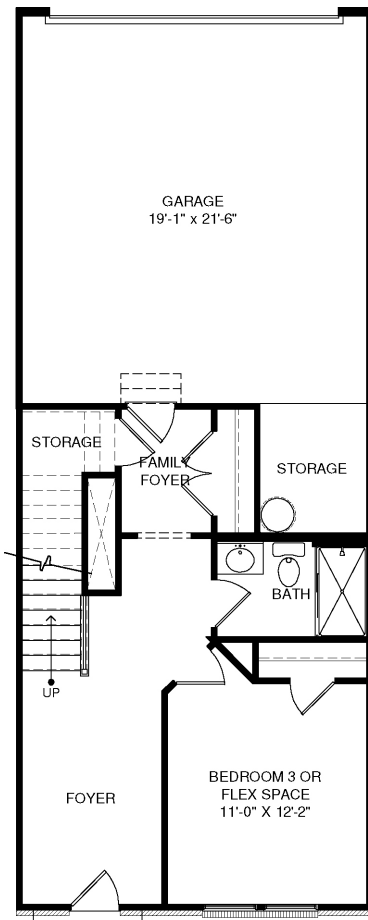

DAVIDSON WALK

The Norman

3 bedrooms / 3.5 bathrooms / 2,269-2,336 SQ FT

FIRST FLOOR

SECOND FLOOR

THIRD FLOOR

Figures reflecting size, square footage, and other dimensions are estimates: actual construction may vary. Size/square footage and price of your home may vary based on options selected. Floor plans may vary according to elevation. Prices, plans, dimensions, features, specifications, materials, and availability of homes or communities are subject to change without notice or obligation. Please contact us to verify current information. They may differ from completed improvements and may change without notice.