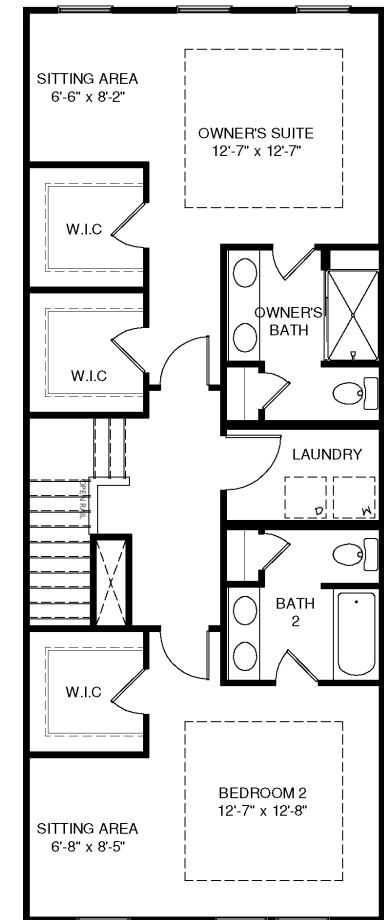

DAVIDSON WALK

The Norman

3 bedrooms / 3.5 bathrooms / 2,269-2,336 SQ FT

FIRST FLOOR

SECOND FLOOR

THIRD FLOOR

Figures reflecting size, square footage, and other dimensions are estimates: actual construction may vary. Size/square footage and price of your home may vary based on options selected. Floor plans may vary according to elevation. Prices, plans, dimensions, features, specifications, materials, and availability of homes or communities are subject to change without notice or obligation. Please contact us to verify current information. They may differ from completed improvements and may change without notice.