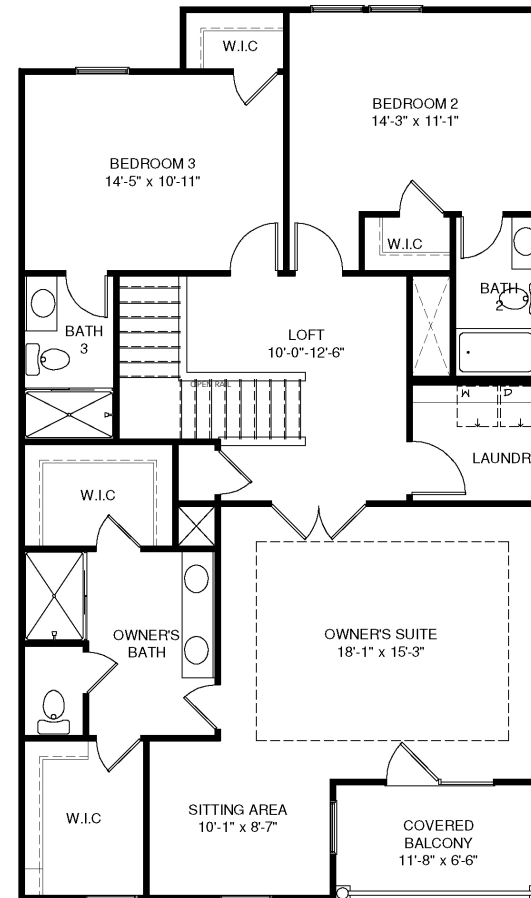

DAVIDSON WALK

The Catawba

3 bedrooms/3.5 bathrooms/2,302 square feet

FIRST FLOOR

SECOND FLOOR

Figures reflecting size, square footage, and other dimensions are estimates: actual construction may vary. Size/square footage and price of your home may vary based on options selected. Floor plans may vary according to elevation. Prices, plans, dimensions, features, specifications, materials, and availability of homes or communities are subject to change without notice or obligation. Please contact us to verify current information. They may differ from completed improvements and may change without notice.