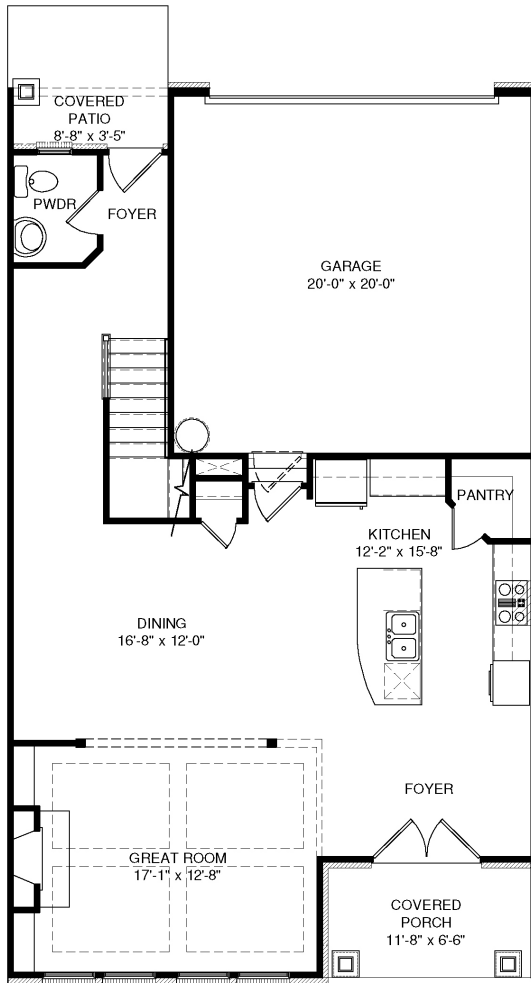

DAVIDSON WALK

The Catawba

3 bedrooms/3.5 bathrooms/2,302 square feet

FIRST FLOOR

SECOND FLOOR

Figures reflecting size, square footage, and other dimensions are estimates: actual construction may vary. Size/square footage and price of your home may vary based on options selected. Floor plans may vary according to elevation. Prices, plans, dimensions, features, specifications, materials, and availability of homes or communities are subject to change without notice or obligation. Please contact us to verify current information. They may differ from completed improvements and may change without notice.