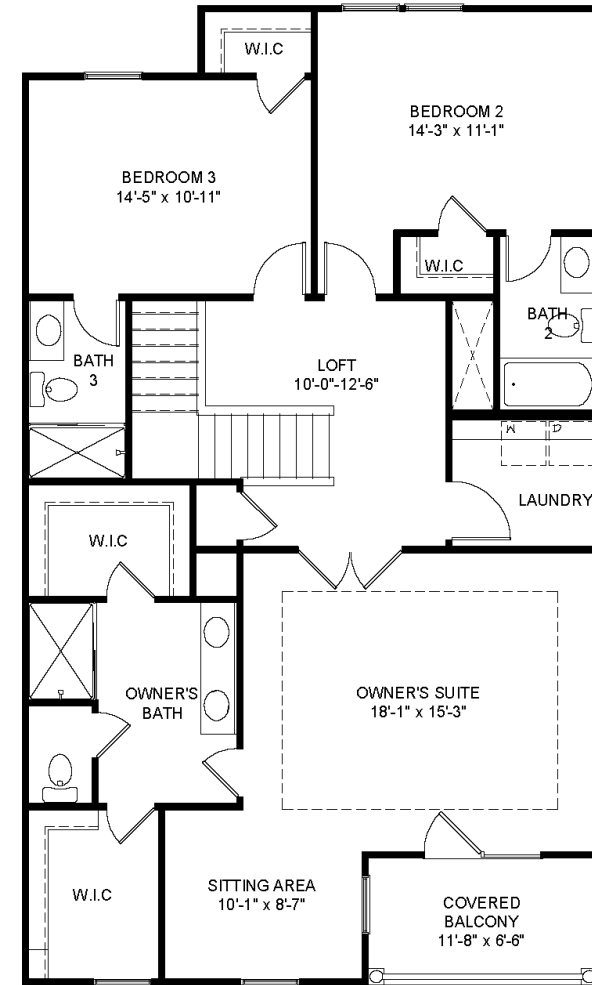

DAVIDSON WALK

The Catawba

3 bedrooms/3.5 bathrooms/2,302-2,411 square feet

FIRST FLOOR

SECOND FLOOR

Figures reflecting size, square footage, and other dimensions are estimates: actual construction may vary. Size/square footage and price of your home may vary based on options selected. Floor plans may vary according to elevation. Prices, plans, dimensions, features, specifications, materials, and availability of homes or communities are subject to change without notice or obligation. Please contact us to verify current information. They may differ from completed improvements and may change without notice.