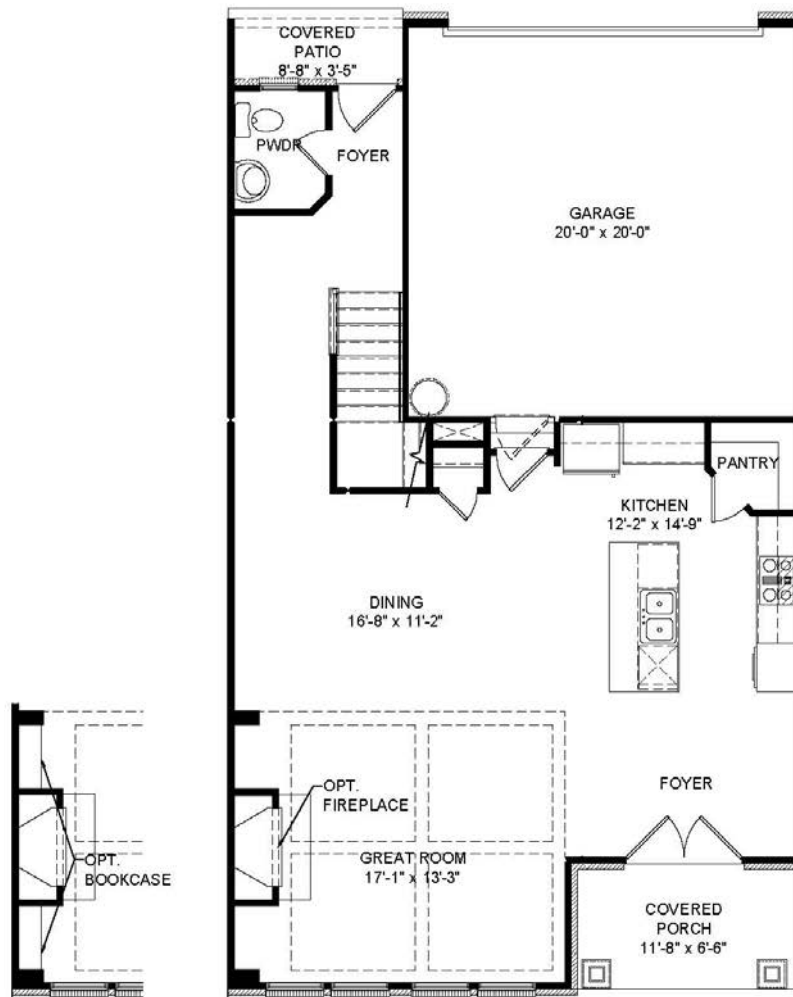

DAVIDSON WALK

The Catawba

3 bedrooms/3.5 bathrooms/2,302-2,411 square feet

FIRST FLOOR

SECOND FLOOR

Figures reflecting size, square footage, and other dimensions are estimates: actual construction may vary. Size/square footage and price of your home may vary based on options selected. Floor plans may vary according to elevation. Prices, plans, dimensions, features, specifications, materials, and availability of homes or communities are subject to change without notice or obligation. Please contact us to verify current information. They may differ from completed improvements and may change without notice.