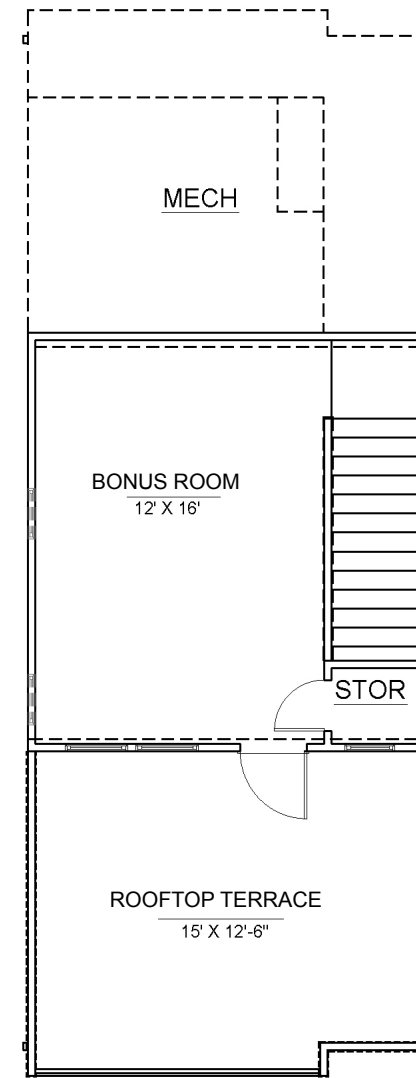

THE TREMONT - 1,350-1,619 SQ FT

2 bedroom/2.5 bathroom with optional rooftop terrace and bonus room

*side windows only on end units

GROUND FLOOR

MAIN FLOOR

MAIN FLOOR WITH WRAP AROUND BALCONY (only on select units)

THIRD FLOOR

bathroom upgrade

*select homes have chase in bedroom 1 closet

*side windows only on end units

Figures reflecting size, square footage, and other dimensions are estimates: actual construction may vary. Size/square footage and price of your home may vary based on options selected. Floor plans may vary according to elevation. Prices, plans, dimensions, features, specifications, materials, and availability of homes or communities are subject to change without notice or obligation. Please contact us to verify current information. They may differ from completed improvements and may change without notice.

THE TREMONT - 1,350-1,619 SQ FT

2 bedroom/2.5 bathroom with optional rooftop terrace and bonus room

*side windows only on end units

THIRD FLOOR WITH ROOFTOP OPTION

OPTIONAL BONUS ROOM & ROOFTOP TERRACE-A

TREMONT A ROOFTOP OPTION

opt. bonus room with half bath

opt. bonus room with full bath

OPTIONAL BONUS ROOM & ROOFTOP TERRACE-B

TREMONT B ROOFTOP OPTION

opt. bonus room with half bath

opt. bonus room with full bath

*side windows only on end units