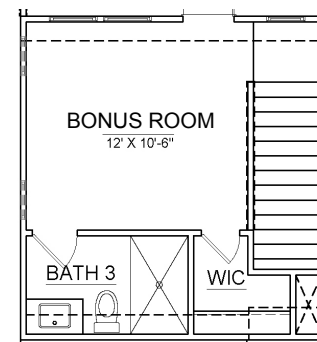

THE TREMONT - 1,350-1,619 SQ FT

2 bedroom/2.5 bathroom with optional rooftop terrace and bonus room

*side windows only on end units

GROUND FLOOR

MAIN FLOOR

MAIN FLOOR WITH WRAP AROUND BALCONY (only on select units)

THIRD FLOOR

bathroom upgrade

*select homes have chase in bedroom 1 closet

*side windows only on end units

Figures reflecting size, square footage, and other dimensions are estimates: actual construction may vary. Size/square footage and price of your home may vary based on options selected. Floor plans may vary according to elevation. Prices, plans, dimensions, features, specifications, materials, and availability of homes or communities are subject to change without notice or obligation. Please contact us to verify current information. They may differ from completed improvements and may change without notice.

THE TREMONT - 1,350-1,619 SQ FT

2 bedroom/2.5 bathroom with optional rooftop terrace and bonus room

*side windows only on end units

THIRD FLOOR WITH ROOFTOP OPTION

OPTIONAL BONUS ROOM & ROOFTOP TERRACE-A

TREMONT A ROOFTOP OPTION

opt. bonus room with half bath

opt. bonus room with full bath

OPTIONAL BONUS ROOM & ROOFTOP TERRACE-B

TREMONT B ROOFTOP OPTION

opt. bonus room with half bath

opt. bonus room with full bath

*side windows only on end units