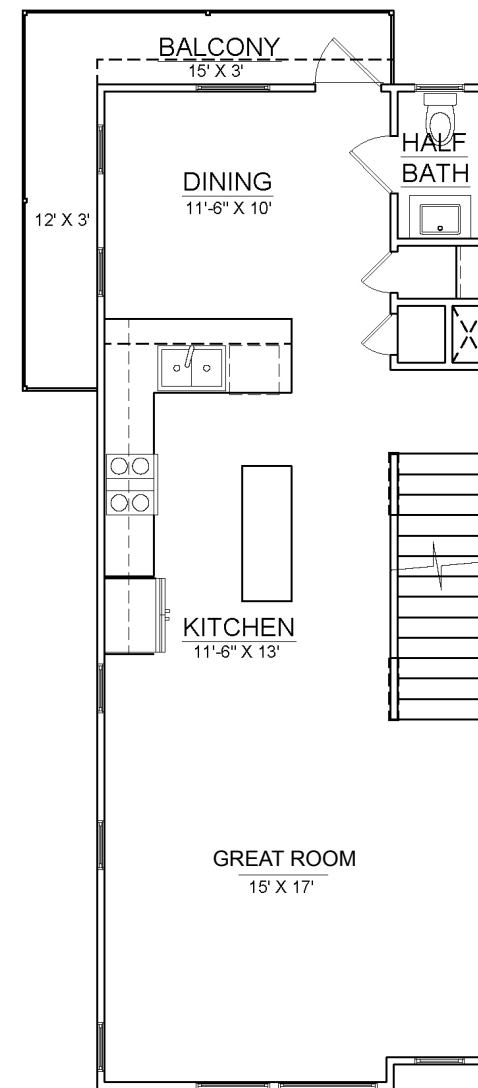

THE TREMONT - 1,350-1,619 SQ FT

2 bedroom/2.5 bathroom with optional rooftop terrace and bonus room

*side windows only on end units

GROUND FLOOR

MAIN FLOOR

MAIN FLOOR WITH WRAP AROUND BALCONY (only on select units)

THIRD FLOOR

bathroom upgrade

*select homes have chase in bedroom 1 closet

*side windows only on end units

Figures reflecting size, square footage, and other dimensions are estimates: actual construction may vary. Size/square footage and price of your home may vary based on options selected. Floor plans may vary according to elevation. Prices, plans, dimensions, features, specifications, materials, and availability of homes or communities are subject to change without notice or obligation. Please contact us to verify current information. They may differ from completed improvements and may change without notice.

THE TREMONT - 1,350-1,619 SQ FT

2 bedroom/2.5 bathroom with optional rooftop terrace and bonus room

*side windows only on end units

THIRD FLOOR WITH ROOFTOP OPTION

OPTIONAL BONUS ROOM & ROOFTOP TERRACE-A

TREMONT A ROOFTOP OPTION

opt. bonus room with half bath

opt. bonus room with full bath

OPTIONAL BONUS ROOM & ROOFTOP TERRACE-B

TREMONT B ROOFTOP OPTION

opt. bonus room with half bath

opt. bonus room with full bath

*side windows only on end units