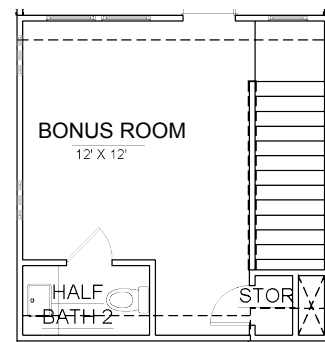

THE TREMONT - 1,350-1,619 SQ FT

2 bedroom/2.5 bathroom with optional rooftop terrace and bonus room

*side windows only on end units

GROUND FLOOR

MAIN FLOOR

MAIN FLOOR WITH WRAP AROUND BALCONY (only on select units)

THIRD FLOOR

bathroom upgrade

*select homes have chase in bedroom 1 closet

*side windows only on end units

Figures reflecting size, square footage, and other dimensions are estimates: actual construction may vary. Size/square footage and price of your home may vary based on options selected. Floor plans may vary according to elevation. Prices, plans, dimensions, features, specifications, materials, and availability of homes or communities are subject to change without notice or obligation. Please contact us to verify current information. They may differ from completed improvements and may change without notice.

THE TREMONT - 1,350-1,619 SQ FT

2 bedroom/2.5 bathroom with optional rooftop terrace and bonus room

*side windows only on end units

THIRD FLOOR WITH ROOFTOP OPTION

OPTIONAL BONUS ROOM & ROOFTOP TERRACE-A

TREMONT A ROOFTOP OPTION

opt. bonus room with half bath

opt. bonus room with full bath

OPTIONAL BONUS ROOM & ROOFTOP TERRACE-B

TREMONT B ROOFTOP OPTION

opt. bonus room with half bath

opt. bonus room with full bath

*side windows only on end units