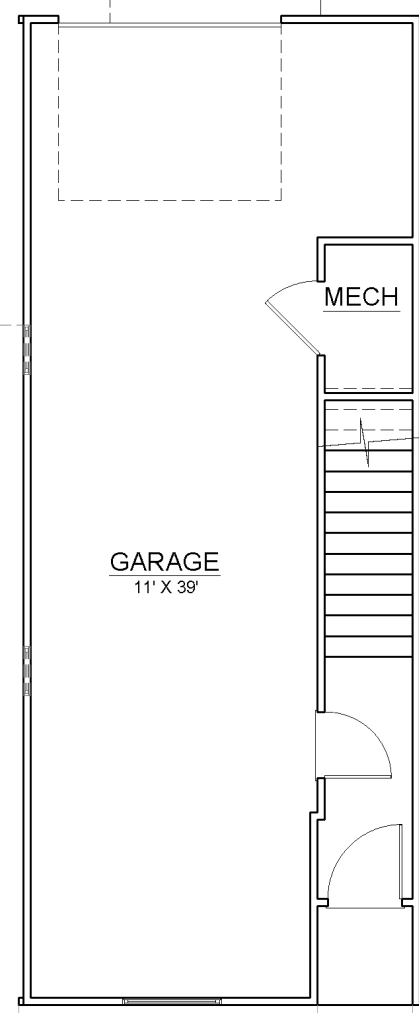

THE TREMONT - 1,350-1,619 SQ FT

2 bedroom/2.5 bathroom with optional rooftop terrace and bonus room

*side windows only on end units

GROUND FLOOR

MAIN FLOOR

MAIN FLOOR WITH WRAP AROUND BALCONY (only on select units)

THIRD FLOOR

bathroom upgrade

*select homes have chase in bedroom 1 closet

*side windows only on end units

Figures reflecting size, square footage, and other dimensions are estimates: actual construction may vary. Size/square footage and price of your home may vary based on options selected. Floor plans may vary according to elevation. Prices, plans, dimensions, features, specifications, materials, and availability of homes or communities are subject to change without notice or obligation. Please contact us to verify current information. They may differ from completed improvements and may change without notice.

THE TREMONT - 1,350-1,619 SQ FT

2 bedroom/2.5 bathroom with optional rooftop terrace and bonus room

*side windows only on end units

THIRD FLOOR WITH ROOFTOP OPTION

OPTIONAL BONUS ROOM & ROOFTOP TERRACE-A

TREMONT A ROOFTOP OPTION

opt. bonus room with half bath

opt. bonus room with full bath

OPTIONAL BONUS ROOM & ROOFTOP TERRACE-B

TREMONT B ROOFTOP OPTION

opt. bonus room with half bath

opt. bonus room with full bath

*side windows only on end units