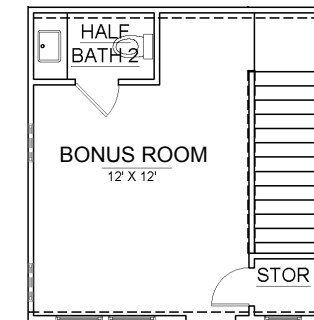

THE TREMONT - 1,350-1,619 SQ FT

2 bedroom/2.5 bathroom with optional rooftop terrace and bonus room

*side windows only on end units

GROUND FLOOR

MAIN FLOOR

MAIN FLOOR WITH WRAP AROUND BALCONY (only on select units)

THE TREMONT - 1,350-1,619 SQ FT

2 bedroom/2.5 bathroom with optional rooftop terrace and bonus room

*side windows only on end units

THIRD FLOOR WITH ROOFTOP OPTION

OPTIONAL BONUS ROOM & ROOFTOP TERRACE-A

TREMONT A ROOFTOP OPTION

opt. bonus room with half bath

opt. bonus room with full bath

OPTIONAL BONUS ROOM & ROOFTOP TERRACE-B

TREMONT B ROOFTOP OPTION

opt. bonus room with half bath

opt. bonus room with full bath

*side windows only on end units

Figures reflecting size, square footage, and other dimensions are estimates: actual construction may vary. Size/square footage and price of your home may vary based on options selected. Floor plans may vary according to elevation. Prices, plans, dimensions, features, specifications, materials, and availability of homes or communities are subject to change without notice or obligation. Please contact us to verify current information. They may differ from completed improvements and may change without notice.