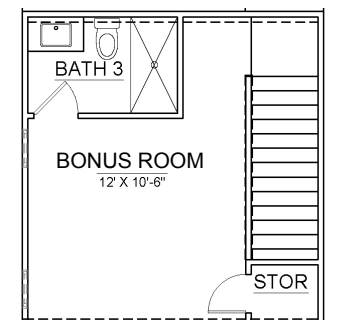

THE TREMONT - 1,350-1,619 SQ FT

2 bedroom/2.5 bathroom with optional rooftop terrace and bonus room

*side windows only on end units

GROUND FLOOR

MAIN FLOOR

MAIN FLOOR WITH WRAP AROUND BALCONY (only on select units)

THE TREMONT - 1,350-1,619 SQ FT

2 bedroom/2.5 bathroom with optional rooftop terrace and bonus room

*side windows only on end units

THIRD FLOOR WITH ROOFTOP OPTION

OPTIONAL BONUS ROOM & ROOFTOP TERRACE-A

TREMONT A ROOFTOP OPTION

opt. bonus room with half bath

opt. bonus room with full bath

OPTIONAL BONUS ROOM & ROOFTOP TERRACE-B

TREMONT B ROOFTOP OPTION

opt. bonus room with half bath

opt. bonus room with full bath

*side windows only on end units