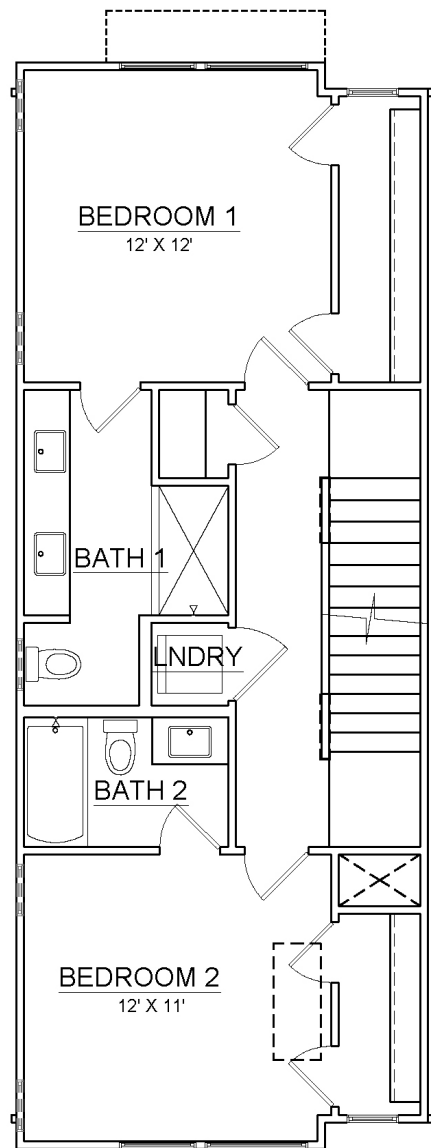

THE TREMONT - 1,350-1,619 SQ FT

2 bedroom/2.5 bathroom with optional rooftop terrace and bonus room

*side windows only on end units

GROUND FLOOR

MAIN FLOOR

MAIN FLOOR WITH WRAP AROUND BALCONY (only on select units)

THIRD FLOOR

bathroom upgrade

*select homes have chase in bedroom 1 closet

*side windows only on end units

Figures reflecting size, square footage, and other dimensions are estimates: actual construction may vary. Size/square footage and price of your home may vary based on options selected. Floor plans may vary according to elevation. Prices, plans, dimensions, features, specifications, materials, and availability of homes or communities are subject to change without notice or obligation. Please contact us to verify current information. They may differ from completed improvements and may change without notice.

THE TREMONT - 1,350-1,619 SQ FT

2 bedroom/2.5 bathroom with optional rooftop terrace and bonus room

*side windows only on end units

THIRD FLOOR WITH ROOFTOP OPTION

OPTIONAL BONUS ROOM & ROOFTOP TERRACE-A

TREMONT A ROOFTOP OPTION

opt. bonus room with half bath

opt. bonus room with full bath

OPTIONAL BONUS ROOM & ROOFTOP TERRACE-B

TREMONT B ROOFTOP OPTION

opt. bonus room with half bath

opt. bonus room with full bath

*side windows only on end units