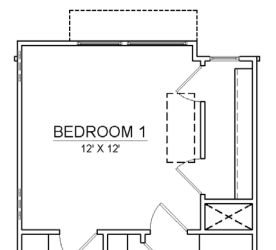

THE TREMONT - 1,350-1,619 SQ FT

2 bedroom/2.5 bathroom with optional rooftop terrace and bonus room

*side windows only on end units

GROUND FLOOR

MAIN FLOOR

MAIN FLOOR WITH WRAP AROUND BALCONY (only on select units)

THIRD FLOOR

bathroom upgrade

*select homes have chase in bedroom 1 closet

*side windows only on end units

Figures reflecting size, square footage, and other dimensions are estimates: actual construction may vary. Size/square footage and price of your home may vary based on options selected. Floor plans may vary according to elevation. Prices, plans, dimensions, features, specifications, materials, and availability of homes or communities are subject to change without notice or obligation. Please contact us to verify current information. They may differ from completed improvements and may change without notice.

THE TREMONT - 1,350-1,619 SQ FT

2 bedroom/2.5 bathroom with optional rooftop terrace and bonus room

*side windows only on end units

THIRD FLOOR WITH ROOFTOP OPTION

OPTIONAL BONUS ROOM & ROOFTOP TERRACE-A

TREMONT A ROOFTOP OPTION