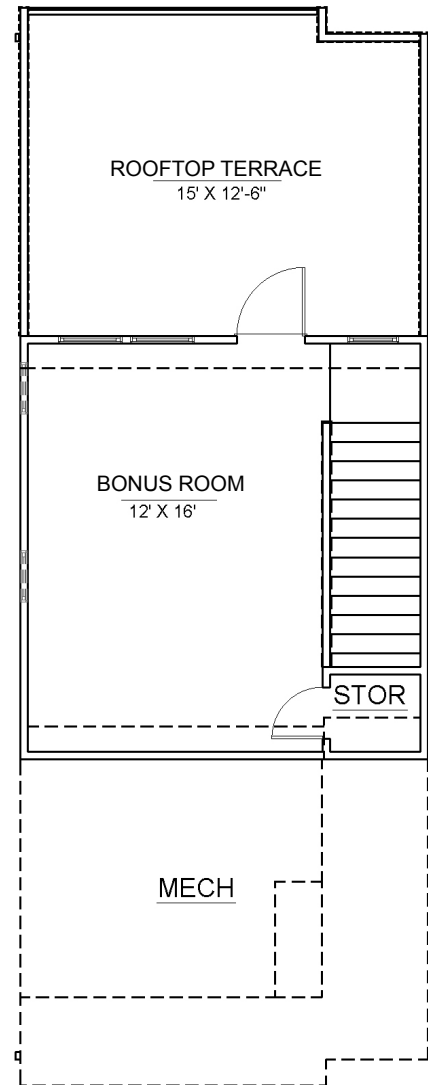

THE TREMONT - 1,350-1,619 SQ FT

2 bedroom/2.5 bathroom with optional rooftop terrace and bonus room

*side windows only on end units

GROUND FLOOR

MAIN FLOOR

MAIN FLOOR WITH WRAP AROUND BALCONY (only on select units)

THIRD FLOOR

bathroom upgrade

*select homes have chase in bedroom 1 closet

*side windows only on end units

Figures reflecting size, square footage, and other dimensions are estimates: actual construction may vary. Size/square footage and price of your home may vary based on options selected. Floor plans may vary according to elevation. Prices, plans, dimensions, features, specifications, materials, and availability of homes or communities are subject to change without notice or obligation. Please contact us to verify current information. They may differ from completed improvements and may change without notice.

THE TREMONT - 1,350-1,619 SQ FT

2 bedroom/2.5 bathroom with optional rooftop terrace and bonus room

*side windows only on end units

THIRD FLOOR WITH ROOFTOP OPTION

OPTIONAL BONUS ROOM & ROOFTOP TERRACE-A

TREMONT A ROOFTOP OPTION

opt. bonus room with half bath

opt. bonus room with full bath

OPTIONAL BONUS ROOM & ROOFTOP TERRACE-B

TREMONT B ROOFTOP OPTION

opt. bonus room with half bath

opt. bonus room with full bath

*side windows only on end units