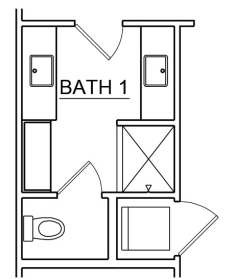

THE TREMONT - 1,350-1,619 SQ FT

2 bedroom/2.5 bathroom with optional rooftop terrace and bonus room

*side windows only on end units

GROUND FLOOR

MAIN FLOOR

MAIN FLOOR WITH WRAP AROUND BALCONY (only on select units)

THIRD FLOOR

bathroom upgrade

*select homes have chase in bedroom 1 closet

*side windows only on end units

Figures reflecting size, square footage, and other dimensions are estimates: actual construction may vary. Size/square footage and price of your home may vary based on options selected. Floor plans may vary according to elevation. Prices, plans, dimensions, features, specifications, materials, and availability of homes or communities are subject to change without notice or obligation. Please contact us to verify current information. They may differ from completed improvements and may change without notice.

THE TREMONT - 1,350-1,619 SQ FT

2 bedroom/2.5 bathroom with optional rooftop terrace and bonus room

*side windows only on end units

THIRD FLOOR WITH ROOFTOP OPTION

OPTIONAL BONUS ROOM & ROOFTOP TERRACE-A

TREMONT A ROOFTOP OPTION