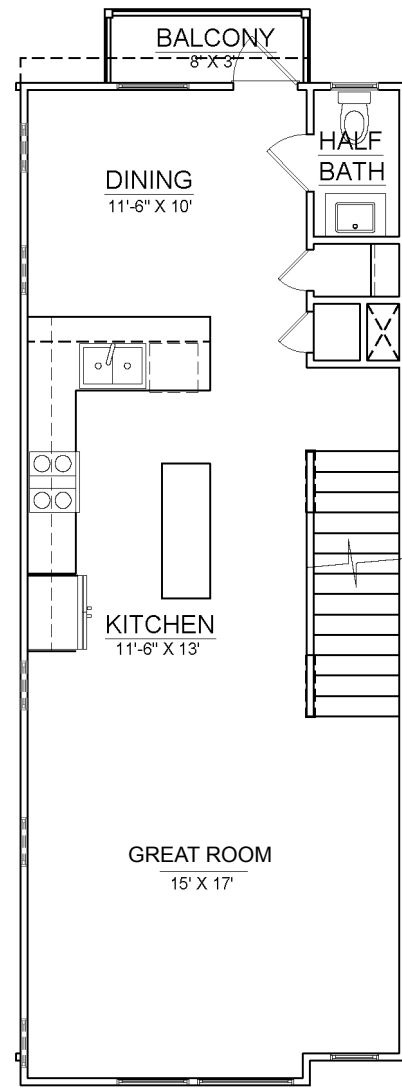

THE TREMONT - 1,350-1,619 SQ FT

2 bedroom/2.5 bathroom with optional rooftop terrace and bonus room

*side windows only on end units

GROUND FLOOR

MAIN FLOOR

MAIN FLOOR WITH WRAP AROUND BALCONY (only on select units)

THIRD FLOOR

bathroom upgrade

*select homes have chase in bedroom 1 closet

*side windows only on end units

Figures reflecting size, square footage, and other dimensions are estimates: actual construction may vary. Size/square footage and price of your home may vary based on options selected. Floor plans may vary according to elevation. Prices, plans, dimensions, features, specifications, materials, and availability of homes or communities are subject to change without notice or obligation. Please contact us to verify current information. They may differ from completed improvements and may change without notice.

THE TREMONT - 1,350-1,619 SQ FT

2 bedroom/2.5 bathroom with optional rooftop terrace and bonus room

*side windows only on end units

THIRD FLOOR WITH ROOFTOP OPTION

OPTIONAL BONUS ROOM & ROOFTOP TERRACE-A

TREMONT A ROOFTOP OPTION

opt. bonus room with half bath

opt. bonus room with full bath

OPTIONAL BONUS ROOM & ROOFTOP TERRACE-B

TREMONT B ROOFTOP OPTION

opt. bonus room with half bath

opt. bonus room with full bath

*side windows only on end units