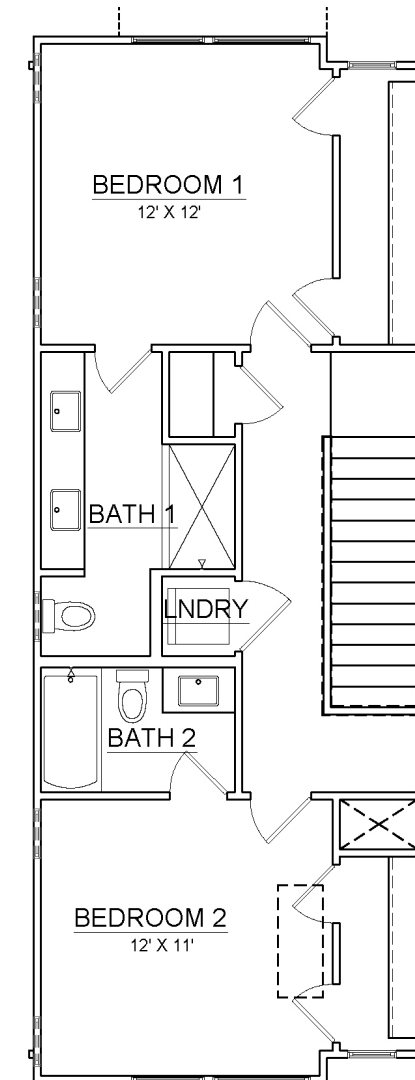

THE TREMONT - 1,350-1,619 SQ FT

2 bedroom/2.5 bathroom with optional rooftop terrace and bonus room

*side windows only on end units

GROUND FLOOR

MAIN FLOOR

MAIN FLOOR WITH WRAP AROUND BALCONY (only on select units)

THIRD FLOOR

bathroom upgrade

*select homes have chase in bedroom 1 closet

*side windows only on end units

Figures reflecting size, square footage, and other dimensions are estimates: actual construction may vary. Size/square footage and price of your home may vary based on options selected. Floor plans may vary according to elevation. Prices, plans, dimensions, features, specifications, materials, and availability of homes or communities are subject to change without notice or obligation. Please contact us to verify current information. They may differ from completed improvements and may change without notice.

THE TREMONT - 1,350-1,619 SQ FT

2 bedroom/2.5 bathroom with optional rooftop terrace and bonus room

*side windows only on end units

THIRD FLOOR WITH ROOFTOP OPTION

OPTIONAL BONUS ROOM & ROOFTOP TERRACE-A

TREMONT A ROOFTOP OPTION

opt. bonus room with half bath

opt. bonus room with full bath

OPTIONAL BONUS ROOM & ROOFTOP TERRACE-B

TREMONT B ROOFTOP OPTION

opt. bonus room with half bath

opt. bonus room with full bath

*side windows only on end units