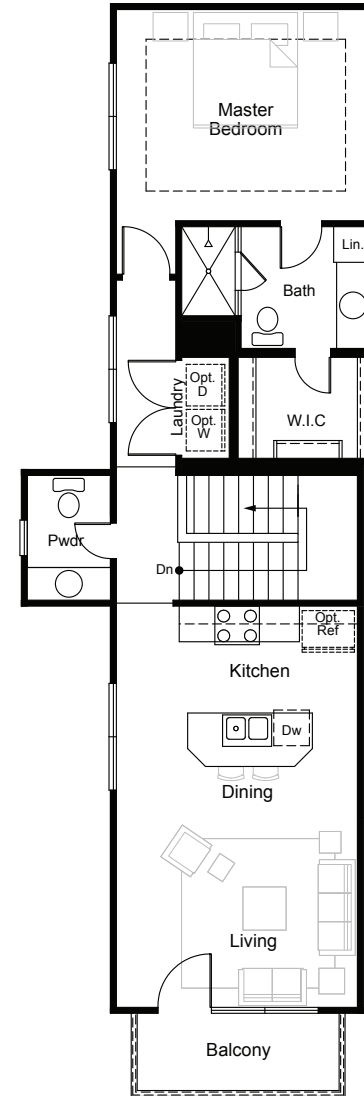

# THE CROCKETT

1002 sf.

- 1 bedroom
- 1.5 baths
- 1 car garage down stairs  
(End Unit)

LEVEL 1

LEVEL 2

Figures reflecting size, square footage, and other dimensions are estimates: actual construction may vary. Size/square footage and price of your home may vary based on options selected. Floor plans may vary according to elevation. Prices, plans, dimensions, features, specifications, materials, and availability of homes or communities are subject to change without notice or obligation. Please contact us to verify current information. They may differ from completed improvements and may change without notice.