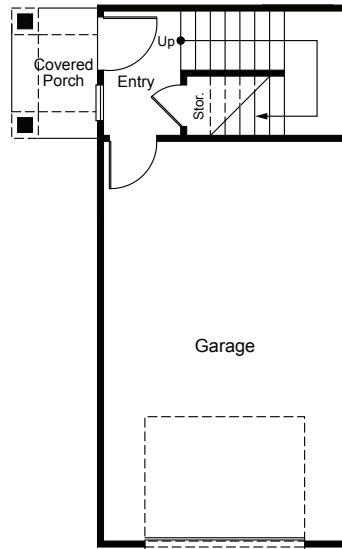

# THE CROCKETT

1002 sf.

- 1 bedroom
- 1.5 baths
- 1 car garage down stairs  
(End Unit)

LEVEL 1

LEVEL 2

Figures reflecting size, square footage, and other dimensions are estimates: actual construction may vary. Size/square footage and price of your home may vary based on options selected. Floor plans may vary according to elevation. Prices, plans, dimensions, features, specifications, materials, and availability of homes or communities are subject to change without notice or obligation. Please contact us to verify current information. They may differ from completed improvements and may change without notice.