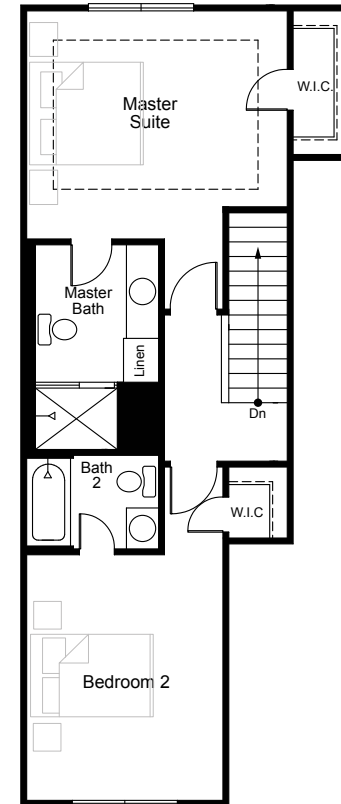

THE BOWIE

1202 sf.

- 2 bedroom
 - 2.5 baths
 - 1 car garage
- (Master Upstairs)

LEVEL 1

LEVEL 2

Figures reflecting size, square footage, and other dimensions are estimates: actual construction may vary. Size/square footage and price of your home may vary based on options selected. Floor plans may vary according to elevation. Prices, plans, dimensions, features, specifications, materials, and availability of homes or communities are subject to change without notice or obligation. Please contact us to verify current information. They may differ from completed improvements and may change without notice.