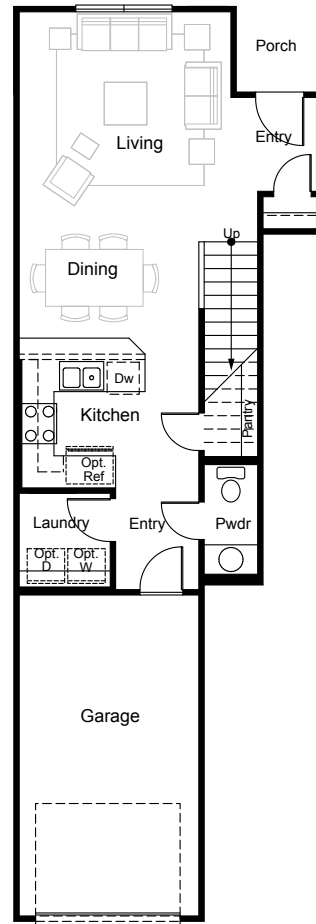

THE BOWIE

1202 sf.

- 2 bedroom
 - 2.5 baths
 - 1 car garage
- (Master Upstairs)

LEVEL 1

LEVEL 2

Figures reflecting size, square footage, and other dimensions are estimates: actual construction may vary. Size/square footage and price of your home may vary based on options selected. Floor plans may vary according to elevation. Prices, plans, dimensions, features, specifications, materials, and availability of homes or communities are subject to change without notice or obligation. Please contact us to verify current information. They may differ from completed improvements and may change without notice.